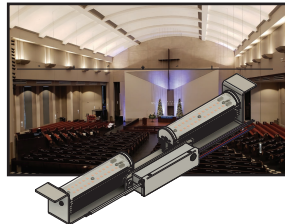

HIGH OUTPUT CAN DOWNLIGHT LED KITS

HiLUMZ DC BARREL MINI

INSTALLS IN EXISTING CAN OR CYLINDER

DC BARREL MINI

Hundreds of installations

- CHURCHES
 - SCHOOLS
 - CONFERENCE CENTERS
 - MALLS
 - CYLINDER FIXTURES AVAILABLE
-
- UP TO 500W HALOGEN REPLACEMENT
 - FULL LINE OF OPTICS
 - LINE VOLTAGE DIMMING
 - DMX DIMMING
 - WIRELESS DIMMING
 - GREAT INSTALL KITS

COMPACT & LINEAR SOLUTIONS

HiLumz Toughbar® LED Kit

Elliptipar® LED RetroFit

HiLumz DynaStrips®
Extreme High Output Linear

Chandelier LED RetroFit

before

after

HiLumz RipStrips®
Troffer Magnetic Kit