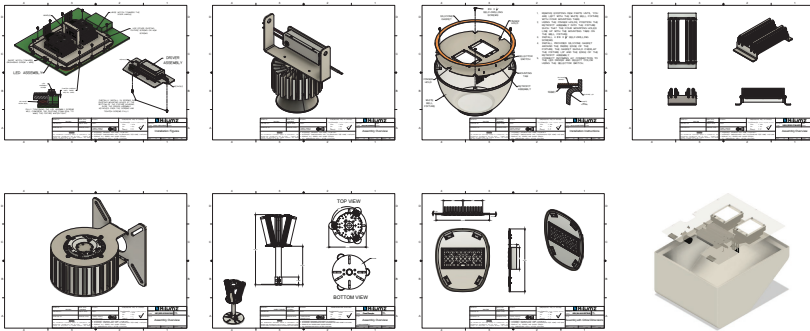

CUSTOMIZED LED RETROFIT SOLUTIONS

1. PROJECT IDENTIFICATION
2. SOLUTION PROPOSAL
3. QUICK TURN "NO RISK" PROTOTYPE
4. FINAL MODIFICATIONS & ORDER DELIVERY

MAJOR AIRPORTS
DOTs
COLLEGES
UTILITY PROGRAMS
TUNNELS
DECORATIVE
UNIQUE WALL LIGHTS
UPGRADING EXISTING LED
MUNICIPALITIES, OTHER
OEM

"HiLumz will have a kit for that"