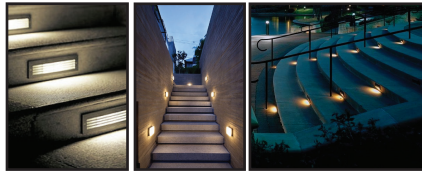

COMPACT & LINEAR SOLUTIONS

HiLumz Toughbar® LED Kit