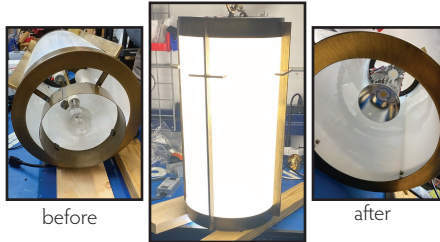

HIGH OUTPUT CAN DOWNLIGHT LED KITS

HiLUMZ DC BARREL MINI

INSTALLS IN EXISTING CAN OR CYLINDER

DC BARREL MINI

Hundreds of installations

- CHURCHES
 - SCHOOLS
 - CONFERENCE CENTERS
 - MALLS
 - CYLINDER FIXTURES AVAILABLE
-
- UP TO 500W HALOGEN REPLACEMENT
 - FULL LINE OF OPTICS
 - LINE VOLTAGE DIMMING
 - DMX DIMMING
 - WIRELESS DIMMING
 - GREAT INSTALL KITS

COMPACT & LINEAR SOLUTIONS

HiLumz Toughbar® LED Kit

Elliptipar® LED RetroFit

HiLumz DynaStrips®
Extreme High Output Linear

Chandelier LED RetroFit

before

after

HiLumz RipStrips®
Troffer Magnetic Kit