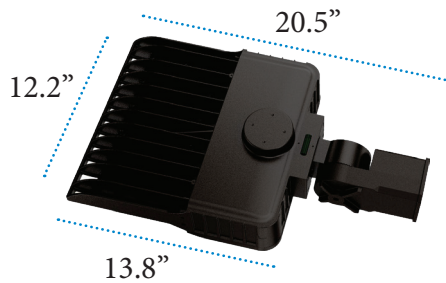

PERFORMANCE

PRODUCT	WATTAGE	REPLACES	LUMENS, 5000K*	VOLTAGE	CRI	OP TEMP
HLAR03	40	100W-250W	5,800	100-277V, 270-480V	74+	-40°C +55°C
	75	250W-350W	10,500			
	100	250W-400W	14,100			
	120	250W-400W	16,560			
	150	400W	20,250			

* 5000K LUMEN OUTPUT TIMES 0.97 FACTOR FOR 4000K

* 5000K LUMEN OUTPUT TIME 0.94 FACTOR FOR 3000K

T_{2/3/4/5} OPTICAL DISTRIBUTION
PHOTOMETRIC SERVICES AVAILABLE

Weight	
Light System	11.5 lbs
/including mount	13.7 lbs

EPA	
Single Head	0.36
Dual Head	0.72
Tri-Head	0.98

SH1 House Shield