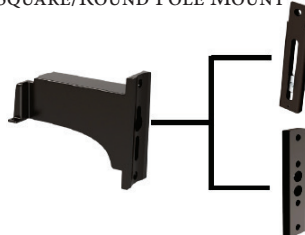

HiLUMZ USA

1335 Ridgeland Parkway
Suite 150
Alpharetta, GA 30004

sales@hilumzusa.com
678-867-9200
HiLumzPRO.com

SQUARE/ROUND POLE MOUNT