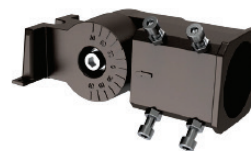

40, 75, 100, 120, 150 WATT
DARK SKY AREA LIGHT SYSTEM

MODERN SEAGULL-CURVE DESIGN
UNIFORM LIGHT (3000K, 4000K, 5000K)
FIELD SERVICABLE
HIGH END COMPONENTS
THERMALLY PROVEN

A great light module with excellent thermal management and 4 part stacks of 3030 Lumiled LEDs allowing for large, efficient optics. All units are stocked to accept a photocell and motion controls are available. Built in Alpharetta, GA with local customization to meet any specification, the NightShine Mini is an excellent area light or flood light. The standard stocked black units look great on a black or bronze pole.

HiLUMZ USA

1335 Ridgeland Parkway
 Suite 150
 Alpharetta, GA 30004

sales@hilumzusa.com
 678-867-9200
 HiLumzPRO.com

SQUARE/ROUND POLE MOUNT

SLIP FITTER

TRUNNION