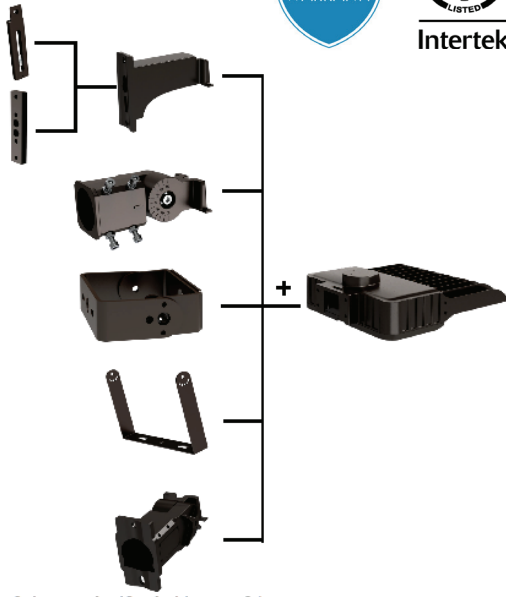

**OVERVIEW**

**Terrific Area Light Built to Specification  
Full Mounting Solutions  
Premium Electronics**

The HiLumz Mini and Mini+ area light is a great all around light system that covers 175W to 1000W equivalent HID light performance with a modern seagull-curve design. Excellent thermals and field serviceability make the Mini a product that can be installed with confidence.

**FEATURES**

- Available in 2200k, 2700k, 3000k, 4000k, 5000k
- 120 to 480VAC input
- >Ra80
- 90,000 L70
- Serviceable driver and surge protection
- T2, T3, T4, T5 optical options
- Simple “one-person install” system
- Integration of controls of your choice

**ORDERING**

**EXAMPLE HLAR03-120-U-40K-4-B-SF:** 120 watt unit, 120-277V at 4000K, with T4 optics and slip fitter mount

SKU	WATTAGE	VOLTAGE	CCT	OPTICS	FIXTURE COLOR	MOUNTING	CONTROLS	SHIELD
HLAR03	40	U (120-277)	50K 5000K	2 T2	D Dark Bronze**	S/RP Pole Mount	N None	SH1 House side SH2 4-side drop
	75	H (277-480)	40K 4000K	3 T3	B Black	(square or round)	P Photocell	
	100		30K 3000K	4 T4	W White*	TRU Trunnion	P2 Smart Photocell	
	120		A Amber*	5 T5	Other	SF Slip Fitter	M Motion	
	150						C Surge	
	200							
	240							
300								