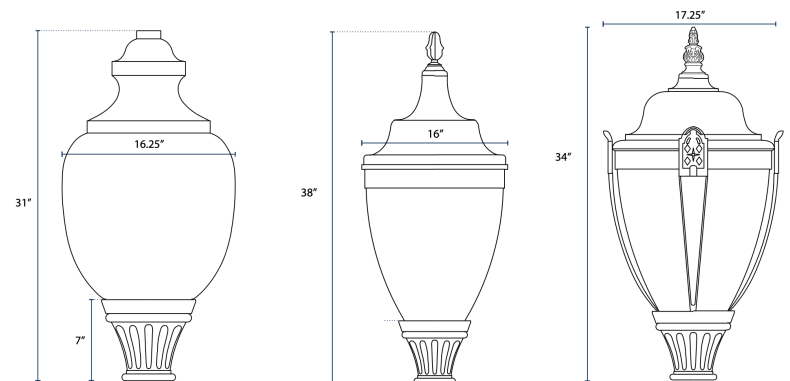

GLOBES & POLES

VARIETY OF DESIGNS - POST TOP PEARL LIGHT ENGINE