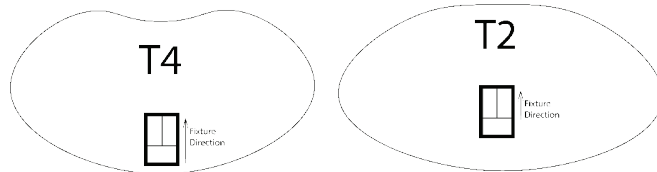

PERFORMANCE

PRODUCT	WATTAGE	LUMENS, 5000K	VOLTAGE	CRI	OP TEMP
AR06	400	62,000	100-277V, 270-480V	74+	-40°C +55°C

Net Weight	26.4lb
EPA	0.6
Dimensions	33.5" length 13.4" width 3.15" height

OPTICAL DISTRIBUTION