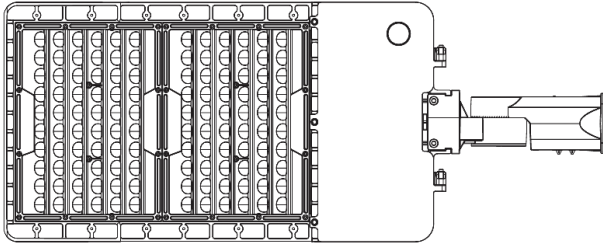

EXCELLENT LIGHT DISTRIBUTION - 62K LUMEN SYSTEM

CLASSIC 1000 WATT TENNIS SHOEBOX DESIGN

EXTRA WIDE OPTICAL THROW

5050 LED CHIP SET

SERVICEABLE DRIVER COMPARTMENT

10KV EXTERNAL SURGE

All of the latest LED technology combined to deliver a high performance tennis court lighter. 5050 LEDs are the standard in high performing LEDs. The chipset allows for a large and efficient optical package that optimizes light control and distribution. The system is offered with standard 10kV surge and a large-body aluminum heat management system. The NightShine Elite will provide superior light play for decades to come.

PERFORMANCE

PRODUCT	WATTAGE	LUMENS, 5000K	VOLTAGE	CRI	OP TEMP
AR06	400	62,000	100-277V, 270-480V	74+	-40°C +55°C

Net Weight	26.4lb
EPA	0.6
Dimensions	33.5" length 13.4" width 3.15" height

OPTICAL DISTRIBUTION