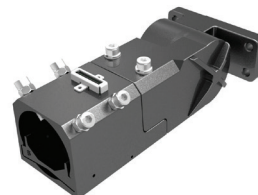

SLIP FITTER

TRUNNION