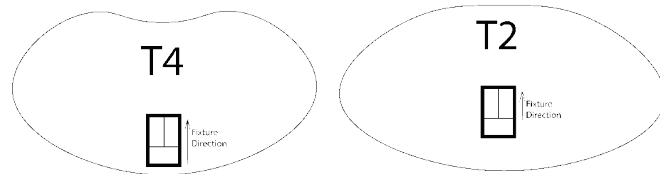

Net Weight	15.0kg/33.0lb
Gross Weight	18.6kg/37.0lb
EPA	0.6
Dimensions	37.4 * 18.6 * 3.9"

OPTICAL DISTRIBUTION

For roadway, not typically stocked

PHOTOMETRIC SERVICES AVAILABLE
OTHER OPTICS AVAILABLE UPON REQUEST