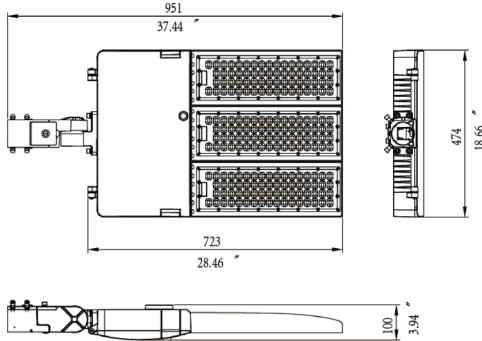

Net Weight	15.0kg/33.0lb
Gross Weight	18.6kg/37.0lb
EPA	0.6
Dimensions	37.4 * 18.6 * 3.9"

OPTICAL DISTRIBUTION

For roadway, not typically stocked

PHOTOMETRIC SERVICES AVAILABLE
OTHER OPTICS AVAILABLE UPON REQUEST

ORDERING

EXAMPLE AR08-500-1N-57K-T5-SF-N-10 : 500 watt unit on a 120-277V line at 5700K, with T4 optics and slip fitter mount, 10 year warranty

SKU	WATTAGE	VOLTAGE	CCT	OPTICS	MOUNTING	CONTROLS	SHIELDS
AR08	400	1N (120-277)	50K = 5000K	T4 T2	SP Pole Mount (square) RP Pole Mount (round) TRU Trunnion SF Slip Fitter TRU Trunnion	N None D1 Photocell D2 Smart Photocell D4 Motion C1 Custom	BS Back shield* 4S Four side shield* * cost adders
	500	2N (277-480)					
	600						