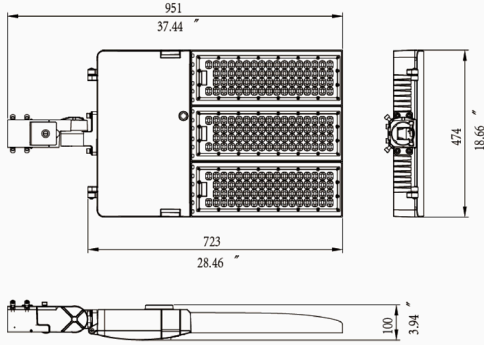

* 5700K LUMEN OUTPUT TIMES 0.97 FACTOR FOR 4000K

* 5700K LUMEN OUTPUT TIME 0.94 FACTOR FOR 3000K

Net Weight	15.0kg/33.0lb
Gross Weight	18.6kg/37.0lb
EPA	0.6
Dimensions	37.4 * 18.6 * 3.9"

OPTICAL DISTRIBUTION