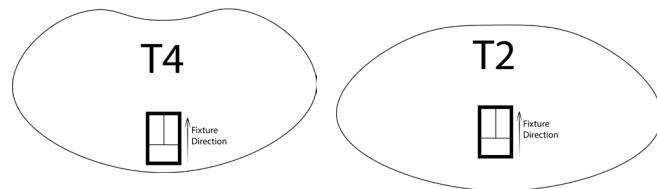

* 5700K LUMEN OUTPUT TIMES 0.97 FACTOR FOR 4000K

* 5700K LUMEN OUTPUT TIME 0.94 FACTOR FOR 3000K

Net Weight	15.0kg/33.0lb
Gross Weight	18.6kg/37.0lb
EPA	0.6
Dimensions	37.4 * 18.6 * 3.9"

OPTICAL DISTRIBUTION