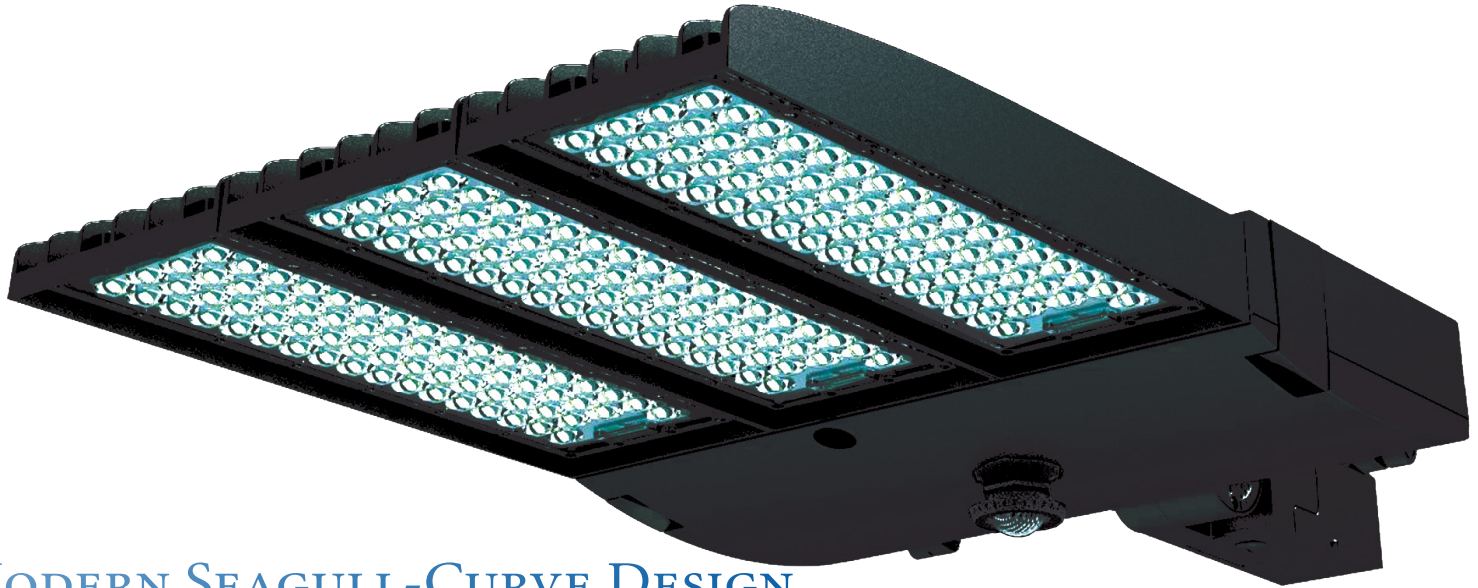

HIGH PERFORMANCE LED TENNIS LIGHTER

MODERN SEAGULL-CURVE DESIGN

EXCELLENT LIGHT PERFORMANCE

FIELD SERVICABLE

5050 LUMILED CHIP SET

IMMEDIATE ON/OFF

All of the latest LED technology combined to deliver the highest performance high tennis court lighter on the market. Lumiled 5050 LEDs are the standard in high performing LEDs. The chipset allows for a large and efficient optical package that optimizes light control and distribution. The system is offered with standard 20kV surge and a large body pure aluminum heat management system. The NightShine Grand will provide superior light play for decades to come.

- Full service and full maintenance support
- Rugged and simple “one-person install” system
- Built & supported in the Alpharetta, GA
- Tier 1 performance

TYPE IV WIDE DISTRIBUTION
STANDARD FOR LIMITED
BACKLIGHT AND FORWARD/
WIDE LIGHT THROW.

PHOTOMETRIC SERVICES AVAILABLE

ORDERING

EXAMPLE **AR08-500-1N-57K-T5-SF-N**: 500 watt unit on a 120-277V line at 5700K, with T4 optics and slip fitter mount

SKU	WATTAGE	VOLTAGE	CCT	OPTICS	MOUNTING	CONTROLS	SHIELDS
AR08	400	1N (120-277)	57K = 5700K*	T4	SP Pole Mount (square)	N None	BS Back shield
	500	2N (277-480)	50K = 5000K 40K = 4000K 30K = 3000K	T2	RP Pole Mount (round) TRU Trunnion SF Slip Fitter TRU Trunnion	D1 Photocell D2 Smart Photocell D4 Motion C1 Custom	4S Four side shield
			* stocked				